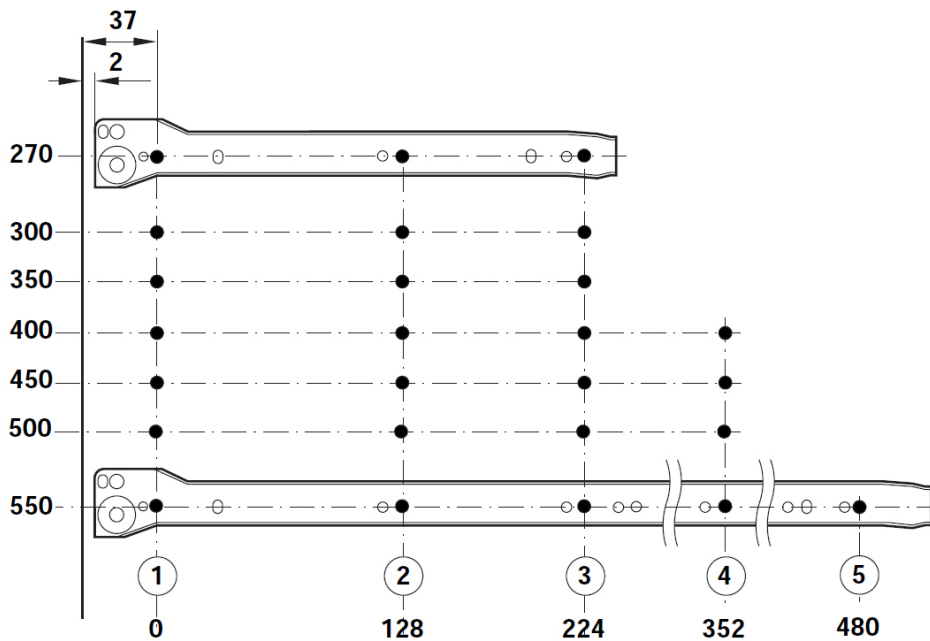

MÖBLIFURNITUR

drawer runner

height 150 mm